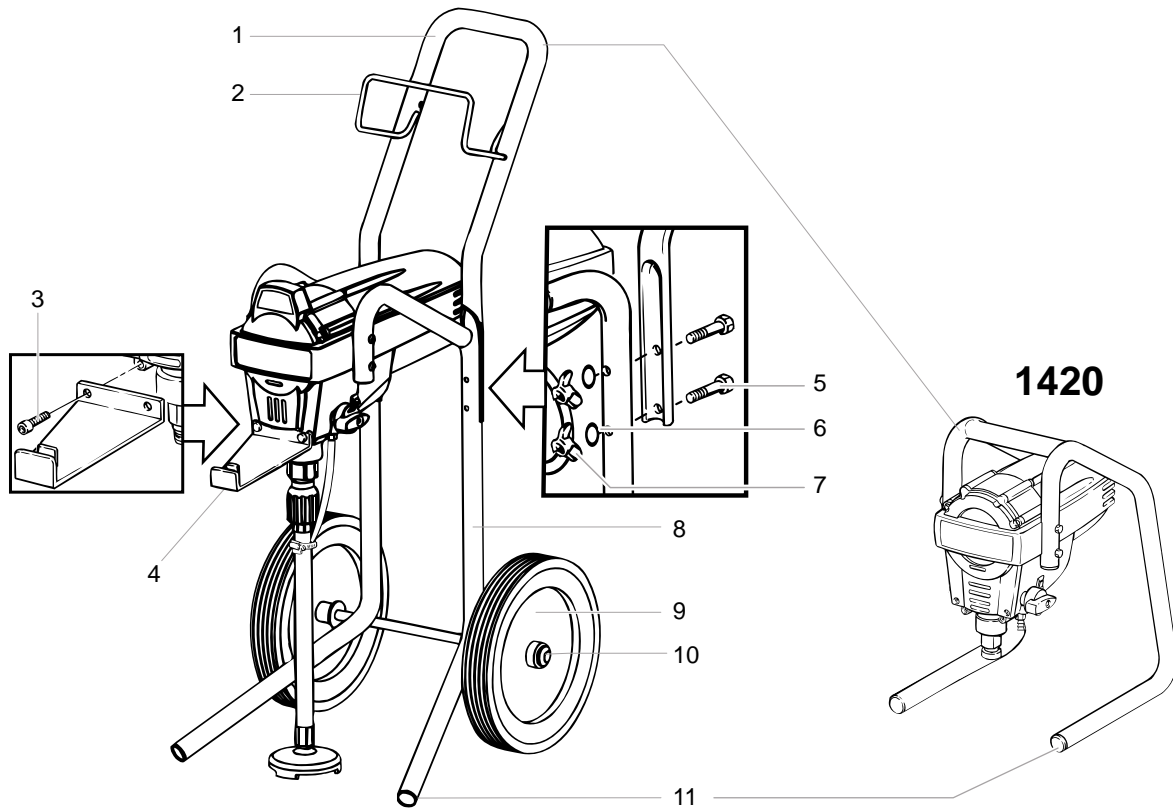

PARTS LIST • LISTE DE PIÈCES • LISTA DE PIEZAS

ENGLISH

Item	Part #	Description	Quantity
1	0512336	Stand (1420)	1
	0512369	Handle (1620, 1720)	1
	0512452	Handle (1920)	1
	0512426	Handle (2120)	1
2	0512384	Hose Bracket (1620, 1720)	1
	0512464	Hose Bracket (1920)	1
3		Pail Bracket Bolt	2
4	0512355	Pail Bracket	1
5	9800108	Bolt (1620, 1720, 1920)	4
	9802518	Bolt (2120)	4
6	9821503	Washer (1620, 1720, 1920)	4
7	9810111	Nut (1620, 1720, 1920)	4
	0288661	Knob Handle (2120)	4
8	0512383	Cart (1620)	1
	0512368	Cart (1720)	1
	0512385	Cart (1920)	1
	0512425	Cart (2120)	1
9	0512396	Wheel (1620)	2
	0512397	Wheel (1720)	2
	0278373	Wheel (1920, 2120)	2
10	0275728	Cap (1620, 1720)	2
	9890104	Cap (1920, 2120)	2
11	9885546	Plug (1420, 1620, 1720, 1920)	2
	0294635	Plug (2120)	2

FRANÇAIS

Article	N° de pièce	Description	Quantité
1	0512336	Support	1
	0512369	Guidon (1620, 1720)	1
	0512452	Guidon (1920)	1
	0512426	Guidon (2120)	1
2	0512384	Support de flexible (1620, 1720)	1
	0512464	Support de flexible (1920)	1
3		Boulon de support de contenant (2120)	2
4	0512355	Support de contenant	1
5	9800108	Boulon (1620, 1720, 1920)	4
	9802518	Boulon (2120)	4

6	9821503	Rondelle (1620, 1720, 1920)	4
7	9810111	Écrou (1620, 1720, 1920)	4
	0288661	Gros écrou papillon (2120)	4
8	0512383	Chariot (1620)	1
	0512368	Chariot (1720)	1
	0512385	Chariot (1920)	1
	0512425	Chariot (2120)	1
9	0512396	Roue (1620)	2
	0512397	Roue (1720)	2
	0278373	Roue (1920, 2120)	2
10	0275728	Capuchon (1620, 1720)	2
	9890104	Capuchon (1920, 2120)	2
11	9885546	Bouchon (1420, 1620, 1720, 1920)	2
	0294635	Bouchon (2120)	2

ESPAÑOL

Artículo	Pieza#	Descripción	Cantidad
1	0512336	Soporte	1
	0512369	Mango (1620, 1720)	1
	0512452	Mango (1920)	1
	0512426	Mango (2120)	1
2	0512384	Soporte de manguera (1620, 1720)	1
	0512464	Soporte de manguera (1920)	1
3		Perno del soporte del bote	2
4	0512355	Soporte para el bote	1
5	9800108	Perno (1620, 1720, 1920)	4
	9802518	Perno (2120)	4
6	9821503	Arandela (1620, 1720, 1920)	4
7	9810111	Tuerca (1620, 1720, 1920)	4
	0288661	Asa de perilla (2120)	4
8	0512383	Carrito (1620)	1
	0512368	Carrito (1720)	1
	0512385	Carrito (1920)	1
	0512425	Carrito (2120)	1
9	0512396	Rueda (1620)	2
	0512397	Rueda (1720)	2
	0278373	Rueda (1920, 2120)	2
10	0275728	Tapa (1620, 1720)	2
	9890104	Tapa (1920, 2120)	2
11	9885546	Enchufe (1420, 1620, 1720, 1920)	2
	0294635	Enchufe (2120)	2