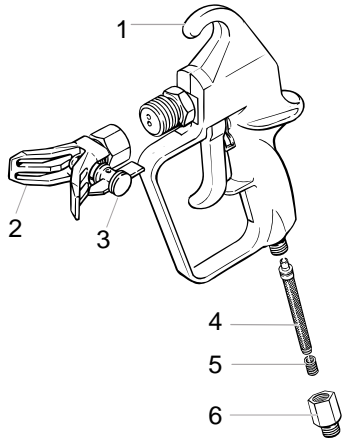

PARTS LIST • LISTE DE PIÈCES • LISTA DE PIEZAS

GX-06/07 (1420, 1620, 1720)

ENGLISH

Item	Part #	Description	Quantity
1	0512120	Plastic gun assembly.....	1
	0512121	Metal gun assembly.....	1
2	0501011	Guard Assembly	1
3	0501413	Tip*	1
4	0154675	Filter assembly, 100 mesh.....	1
5	0043590	Spring, filter.....	1
6	0278357	Cap, filter housing.....	1

* See Accessories section (page 13)

FRANÇAIS

Article	N° de pièce	Description	Quantité
1	0512120	Pistola en plastique et ses composants	1
	0512121	Pistola en métallique et ses composants	1
2	0501011	Protège-embout et ses composants .	1
3	0501413	Embout*	1
4	0154675	Filtre et ses composants, maille 100 ...	1
5	0043590	Ressort, filtre.....	1
6	0278357	Capuchon, logement de filtre.....	1

* Se reporter à la liste d'ACCESSOIRES (page 29)

ESPAÑOL

Artículo	Pieza#	Descripción	Cantidad
1	0512120	Ensamble de la pistola plástico	1
	0512121	Ensamble de la pistola metal.....	1
2	0501011	Esamble de protección	1
3	0501413	Boquilla*	1
4	0154675	Ensemble de filtro, malla 100	1
5	0043590	Resorte, filtro.....	1
6	0278357	Tapa, alojamiento de filtro.....	1

* Consulte el listado en **ACCESORIOS** (página 45).