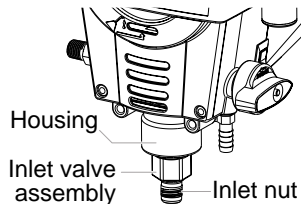

5. Install **inlet nut** back into inlet valve. Torque to 12 ± 2 ft/lbs if you have torque wrench.
6. Make sure the **inlet valve O-ring** is installed on the **inlet valve**, then install entire **inlet valve assembly** back into unit. Tighten with an adjustable wrench.