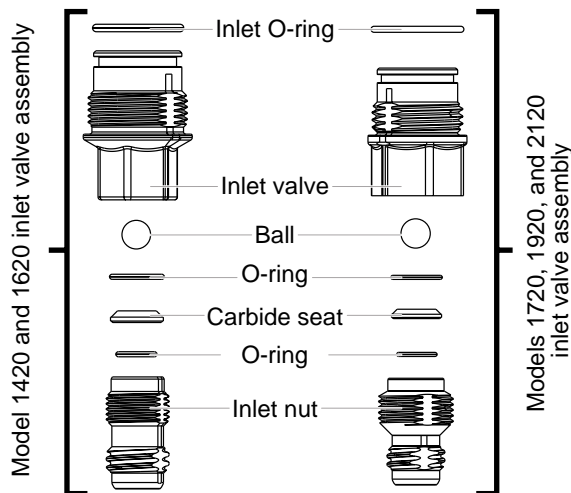

Kit Part #	Description
0512221	Fluid Section Seal Kit (1420 and 1620 Series)
0512222	Valve Replacement Kit (1420 and 1620 Series)
0512178	Fluid Section Seal Kit (1720,1920, 2120 Series)
0512224	Valve Replacement Kit (1720,1920, 2120 Series)

5. Install **inlet nut** back into inlet valve. Torque to 12 ± 2 ft/lbs if you have torque wrench.
6. Make sure the **inlet valve O-ring** is installed on the **inlet valve**, then install entire **inlet valve assembly** back into unit. Tighten with an adjustable wrench.

*Consulte la página para 38 ver tamaños adicionales de filtros/filtros.

PARTS LIST • LISTE DE PIÈCES • LISTA DE PIEZAS

ENGLISH

Item	Part #	Description	Quantity
1	0512336	Stand (1420)	1
	0512369	Handle (1620, 1720)	1
	0512452	Handle (1920)	1
	0512426	Handle (2120)	1
2	0512384	Hose Bracket (1620, 1720)	1
	0512464	Hose Bracket (1920)	1
3		Pail Bracket Bolt	2
4	0512355	Pail Bracket	1
5	9800108	Bolt (1620, 1720, 1920)	4
	9802518	Bolt (2120)	4
6	9821503	Washer (1620, 1720, 1920)	4
7	9810111	Nut (1620, 1720, 1920)	4
	0288661	Knob Handle (2120)	4
8	0512383	Cart (1620)	1
	0512368	Cart (1720)	1
	0512385	Cart (1920)	1
	0512425	Cart (2120)	1
9	0512396	Wheel (1620)	2
	0512397	Wheel (1720)	2
	0278373	Wheel (1920, 2120)	2
10	0275728	Cap (1620, 1720)	2
	9890104	Cap (1920, 2120)	2
11	9885546	Plug (1420, 1620, 1720, 1920)	2
	0294635	Plug (2120)	2